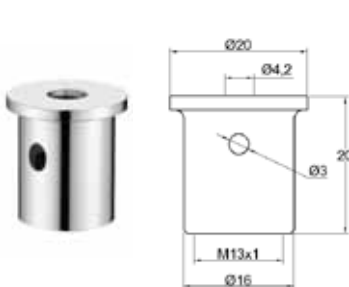

LT 2050.1301

Rosone cilindrico
M13 x 1
Nichelato

Ceiling attachment
cylindrical
M13 x 1
Nickel plated

Attache plafond
cylindrique
M13 x 1
Nickelé

Deckenhalter
zylindrisch
M13 x 1
Vernickelt