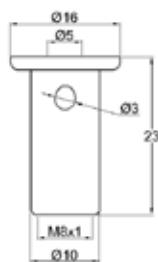

Rosone cilindrico
M8 x 1
Cromato

Ceiling attachment cylindrical
M8 x 1
Chrome plated

Attache plafond cylindrique
M8 x 1
Chromé

Deckenhalter zylindrisch
M8 x 1
Verchromt